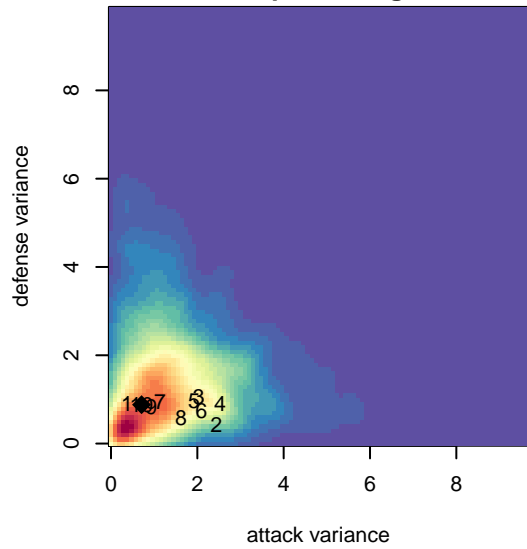

Seattle United Copa G01

Seattle United Premier
 Seattle, WA
 G01 total strength=1807
 attack=27.06 defense=39.81
 spr league = Win RCL G01 Div 1

alt names used:
 Seattle United Copa G01
 Seattle United G01 Copa

Venues played:
 2016 Nike Crossfire Challenge Super Group U'
 2016 Win RCL G01 Div 1
 2016 FWRL G01
 2016 WYS Championship G01

Seattle United Copa G01
 Dots are actual minus expected GF (blue circles) and GA (red triangles).
 Blue line is smoothed change in attack strength. Red is smoothed change in defense strength.

**attack and defense variance (black dot)
relative to other teams
and top 10 in region**

**attack and defense rating
relative to others at age
and all opponents in last 13 months**

**attack and defense rating
relative to others at age
and all opponents in last 13 months**