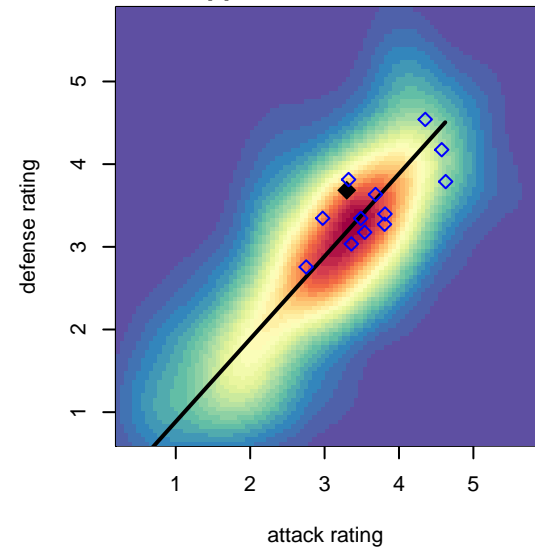

Seattle United Copa G01

Seattle United Premier
 Seattle, WA
 G01 total strength=1807
 attack=27.06 defense=39.81
 spr league = Win RCL G01 Div 1

alt names used:
 Seattle United Copa G01
 Seattle United G01 Copa

Venues played:
 2016 Nike Crossfire Challenge Super Group U'
 2016 Win RCL G01 Div 1
 2016 FWRL G01
 2016 WYS Championship G01

Seattle United Copa G01
 Dots are actual minus expected GF (blue circles) and GA (red triangles).
 Blue line is smoothed change in attack strength. Red is smoothed change in defense strength.

**attack and defense variance (black dot)
relative to other teams
and top 10 in region**

**attack and defense rating
relative to others at age
and all opponents in last 13 months**

**attack and defense rating
relative to others at age
and all opponents in last 13 months**

Performance relative to 13 month average

Performance relative to 13 month average

Distribution of opponents
 Red = Lose zone, Blue = Win zone, Green = Even
 Black line separates win/lose zones

lot. A=Neither has attack advantage, B=Opponent has both attack and defense advantage, C=Opponent has both attack and defense disadvantage, D=Both have