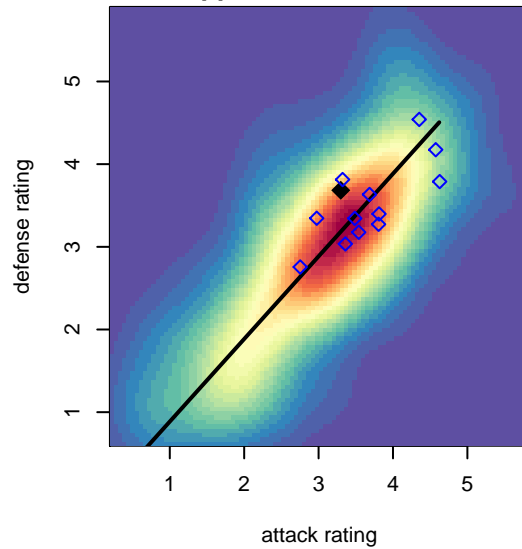

Seattle United Copa G01

Seattle United Premier
 Seattle, WA
 G01 total strength=1807
 attack=27.06 defense=39.81
 spr league = Win RCL G01 Div 1

alt names used:
 Seattle United Copa G01
 Seattle United G01 Copa

Venues played:
 2016 Nike Crossfire Challenge Super Group U'
 2016 Win RCL G01 Div 1
 2016 FWRL G01
 2016 WYS Championship G01

Seattle United Copa G01
 Dots are actual minus expected GF (blue circles) and GA (red triangles).
 Blue line is smoothed change in attack strength. Red is smoothed change in defense strength.

**attack and defense variance (black dot)
relative to other teams
and top 10 in region**

**attack and defense rating
relative to others at age
and all opponents in last 13 months**

**attack and defense rating
relative to others at age
and all opponents in last 13 months**

Performance relative to 13 month average

Performance relative to 13 month average

Distribution of opponents
 Red = Lose zone, Blue = Win zone, Green = Even
 Black line separates win/lose zones

lot. A=Neither has attack advantage, B=Opponent has both attack and defense advantage, C=Opponent has both attack and defense disadvantage, D=Both have