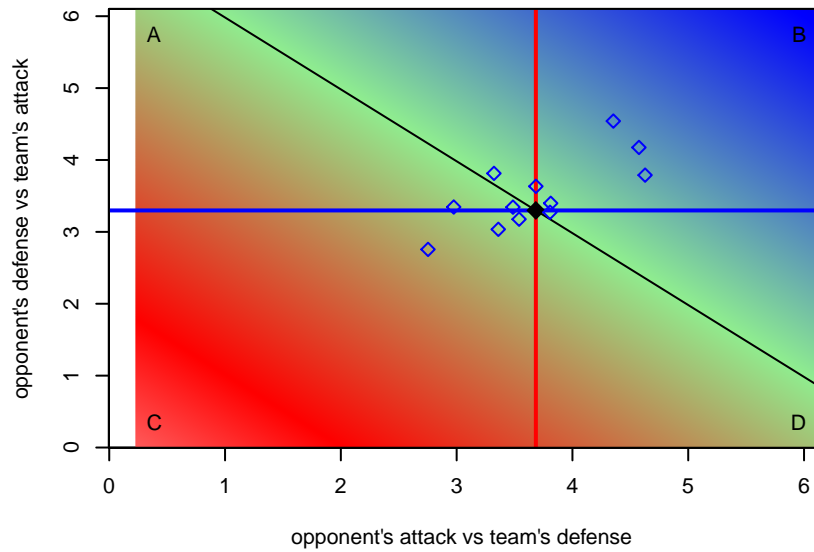

Venues played:
 2016 Nike Crossfire Challenge Super Group U'
 2016 Win RCL G01 Div 1
 2016 FWRL G01
 2016 WYS Championship G01

Seattle United Copa G01
 Dots are actual minus expected GF (blue circles) and GA (red triangles).
 Blue line is smoothed change in attack strength. Red is smoothed change in defense strength.

**attack and defense variance (black dot)
relative to other teams
and top 10 in region**

**attack and defense rating
relative to others at age
and all opponents in last 13 months**

**attack and defense rating
relative to others at age
and all opponents in last 13 months**

Performance relative to 13 month average

Performance relative to 13 month average

Distribution of opponents
 Red = Lose zone, Blue = Win zone, Green = Even
 Black line separates win/lose zones

lot. A=Neither has attack advantage, B=Opponent has both attack and defense advantage, C=Opponent has both attack and defense disadvantage, D=Both have