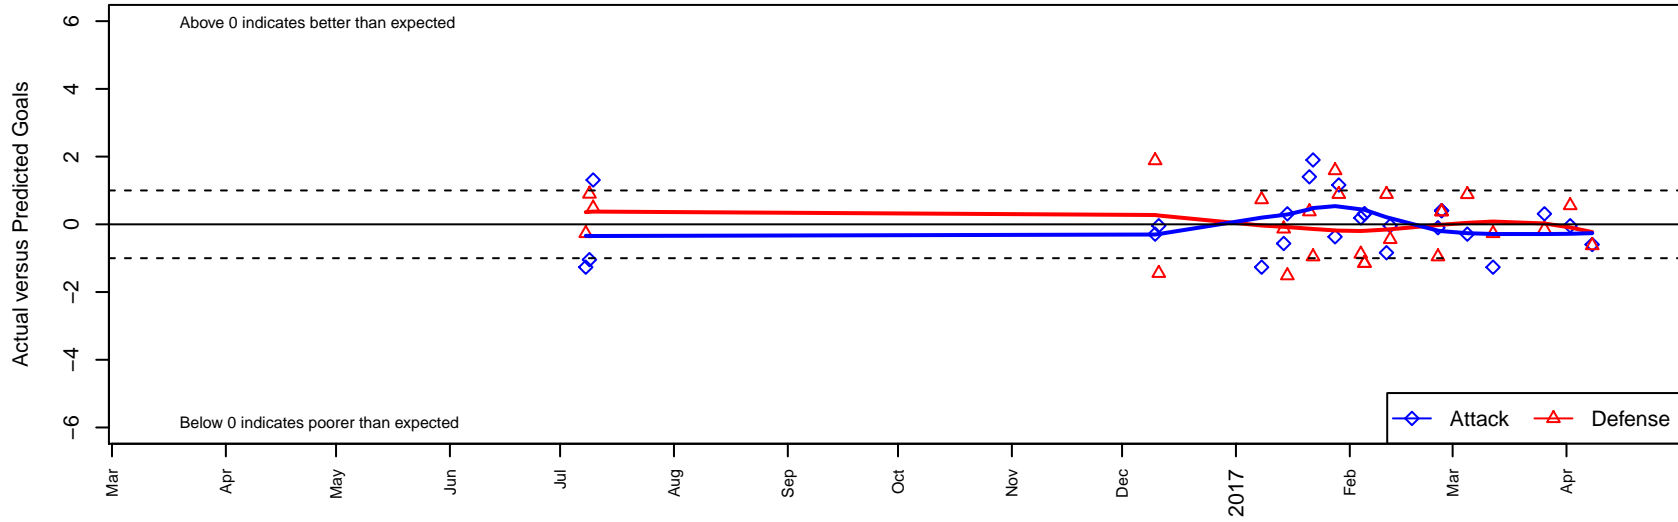

Seattle United Copa G01

Seattle United Premier
 Seattle, WA
 G01 total strength=1807
 attack=27.06 defense=39.81
 spr league = Win RCL G01 Div 1

alt names used:
 Seattle United Copa G01
 Seattle United G01 Copa

Venues played:
 2016 Nike Crossfire Challenge Super Group U'
 2016 Win RCL G01 Div 1
 2016 FWRL G01
 2016 WYS Championship G01

Seattle United Copa G01
 Dots are actual minus expected GF (blue circles) and GA (red triangles).
 Blue line is smoothed change in attack strength. Red is smoothed change in defense strength.

**attack and defense variance (black dot)
relative to other teams
and top 10 in region**

**attack and defense rating
relative to others at age
and all opponents in last 13 months**

**attack and defense rating
relative to others at age
and all opponents in last 13 months**

Performance relative to 13 month average

Performance relative to 13 month average

Distribution of opponents
 Red = Lose zone, Blue = Win zone, Green = Even
 Black line separates win/lose zones

lot. A=Neither has attack advantage, B=Opponent has both attack and defense advantage, C=Opponent has both attack and defense disadvantage, D=Both have